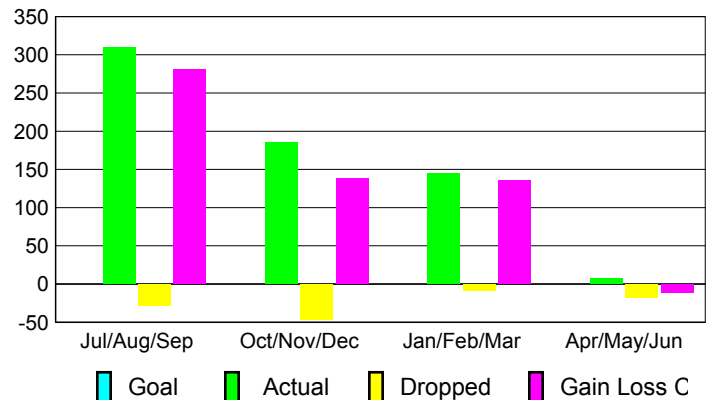

Membership Results 2009-2010

Goal, New, Dropped, Gain/Loss