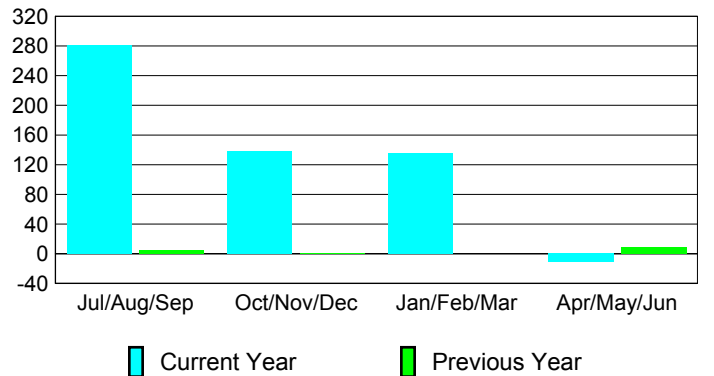

Comparison of Membership Gain/Loss

Current Year Compared to the Previous Year