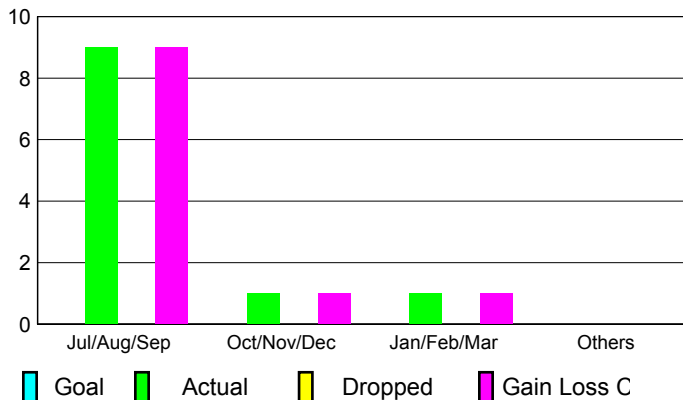

2009-2010 GMT Quarterly Report for District (or Undistricted) **District 324C9**

GMT: Adv K G RAMA KRISHNA MUR

Location: INDIA

GMT CA: 6

CLUBS

Club Results
2009-2010

Clubs
2008-2009

Month	New Club Goal	Actual New Clubs	Actual Dropped Clubs	Gain/Loss of Clubs	Gain/Loss of Clubs
Jul/Aug/Sep		9	0	9	0
Oct/Nov/Dec		1	0	1	0
Jan/Feb/Mar		1	0	1	0
Apr/May/June		0	0	0	1
Totals		11	0	11	1

Club Results 2009-2010

Goal, New, Dropped, Gain/Loss

Comparison of Club Gain/Loss

Current Year Compared to the Previous Year

YTD Status Quo Clubs 2009-2010

Status Quo Clubs Compared to Status Quo Members

MEMBERSHIP